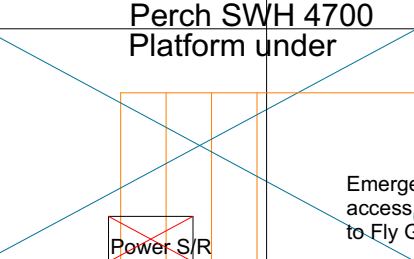

**OVERWEIGHTS**

1m OD Gas Pipe  
1m OD Tube

FLY GALLERY

FLY GALLERY

Hemp  
Hemp

CINEMA SCREEN

HOUSE TABS

SAFETY CURTAIN

APRON

PIT LINE A

EXTENDED PIT

Pass Door to FOH

LX

LX

LX

LX